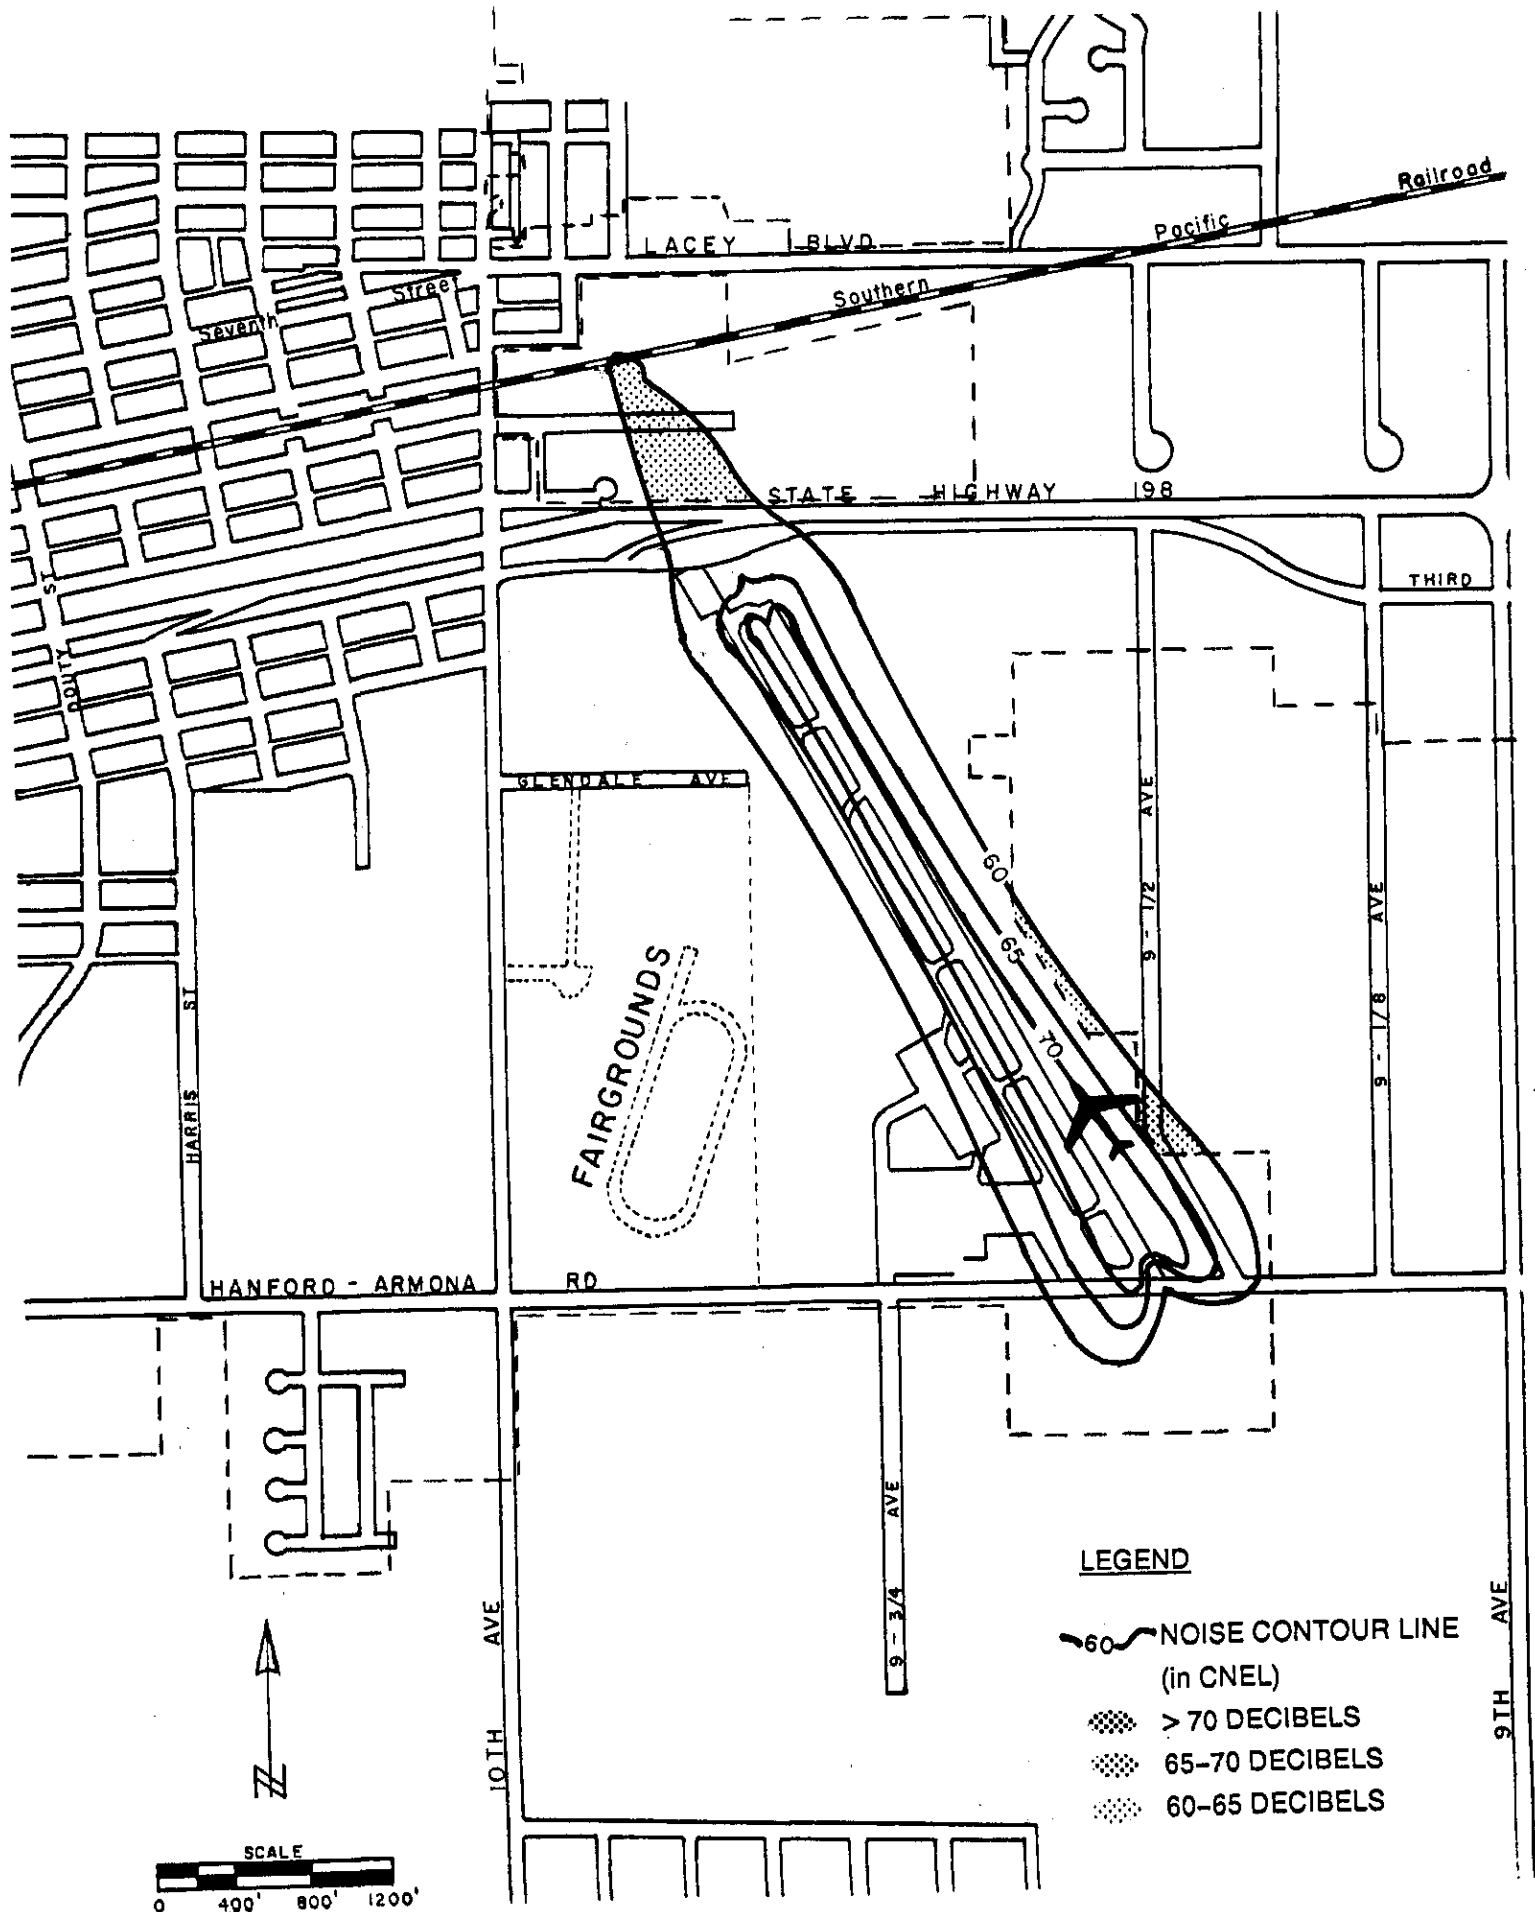

Figure 24
PROJECTED HANFORD AIRPORT NOISE CONTOURS

LEGEND

-  60 NOISE CONTOUR LINE (in CNEL)
-  > 70 DECIBELS
-  65-70 DECIBELS
-  60-65 DECIBELS