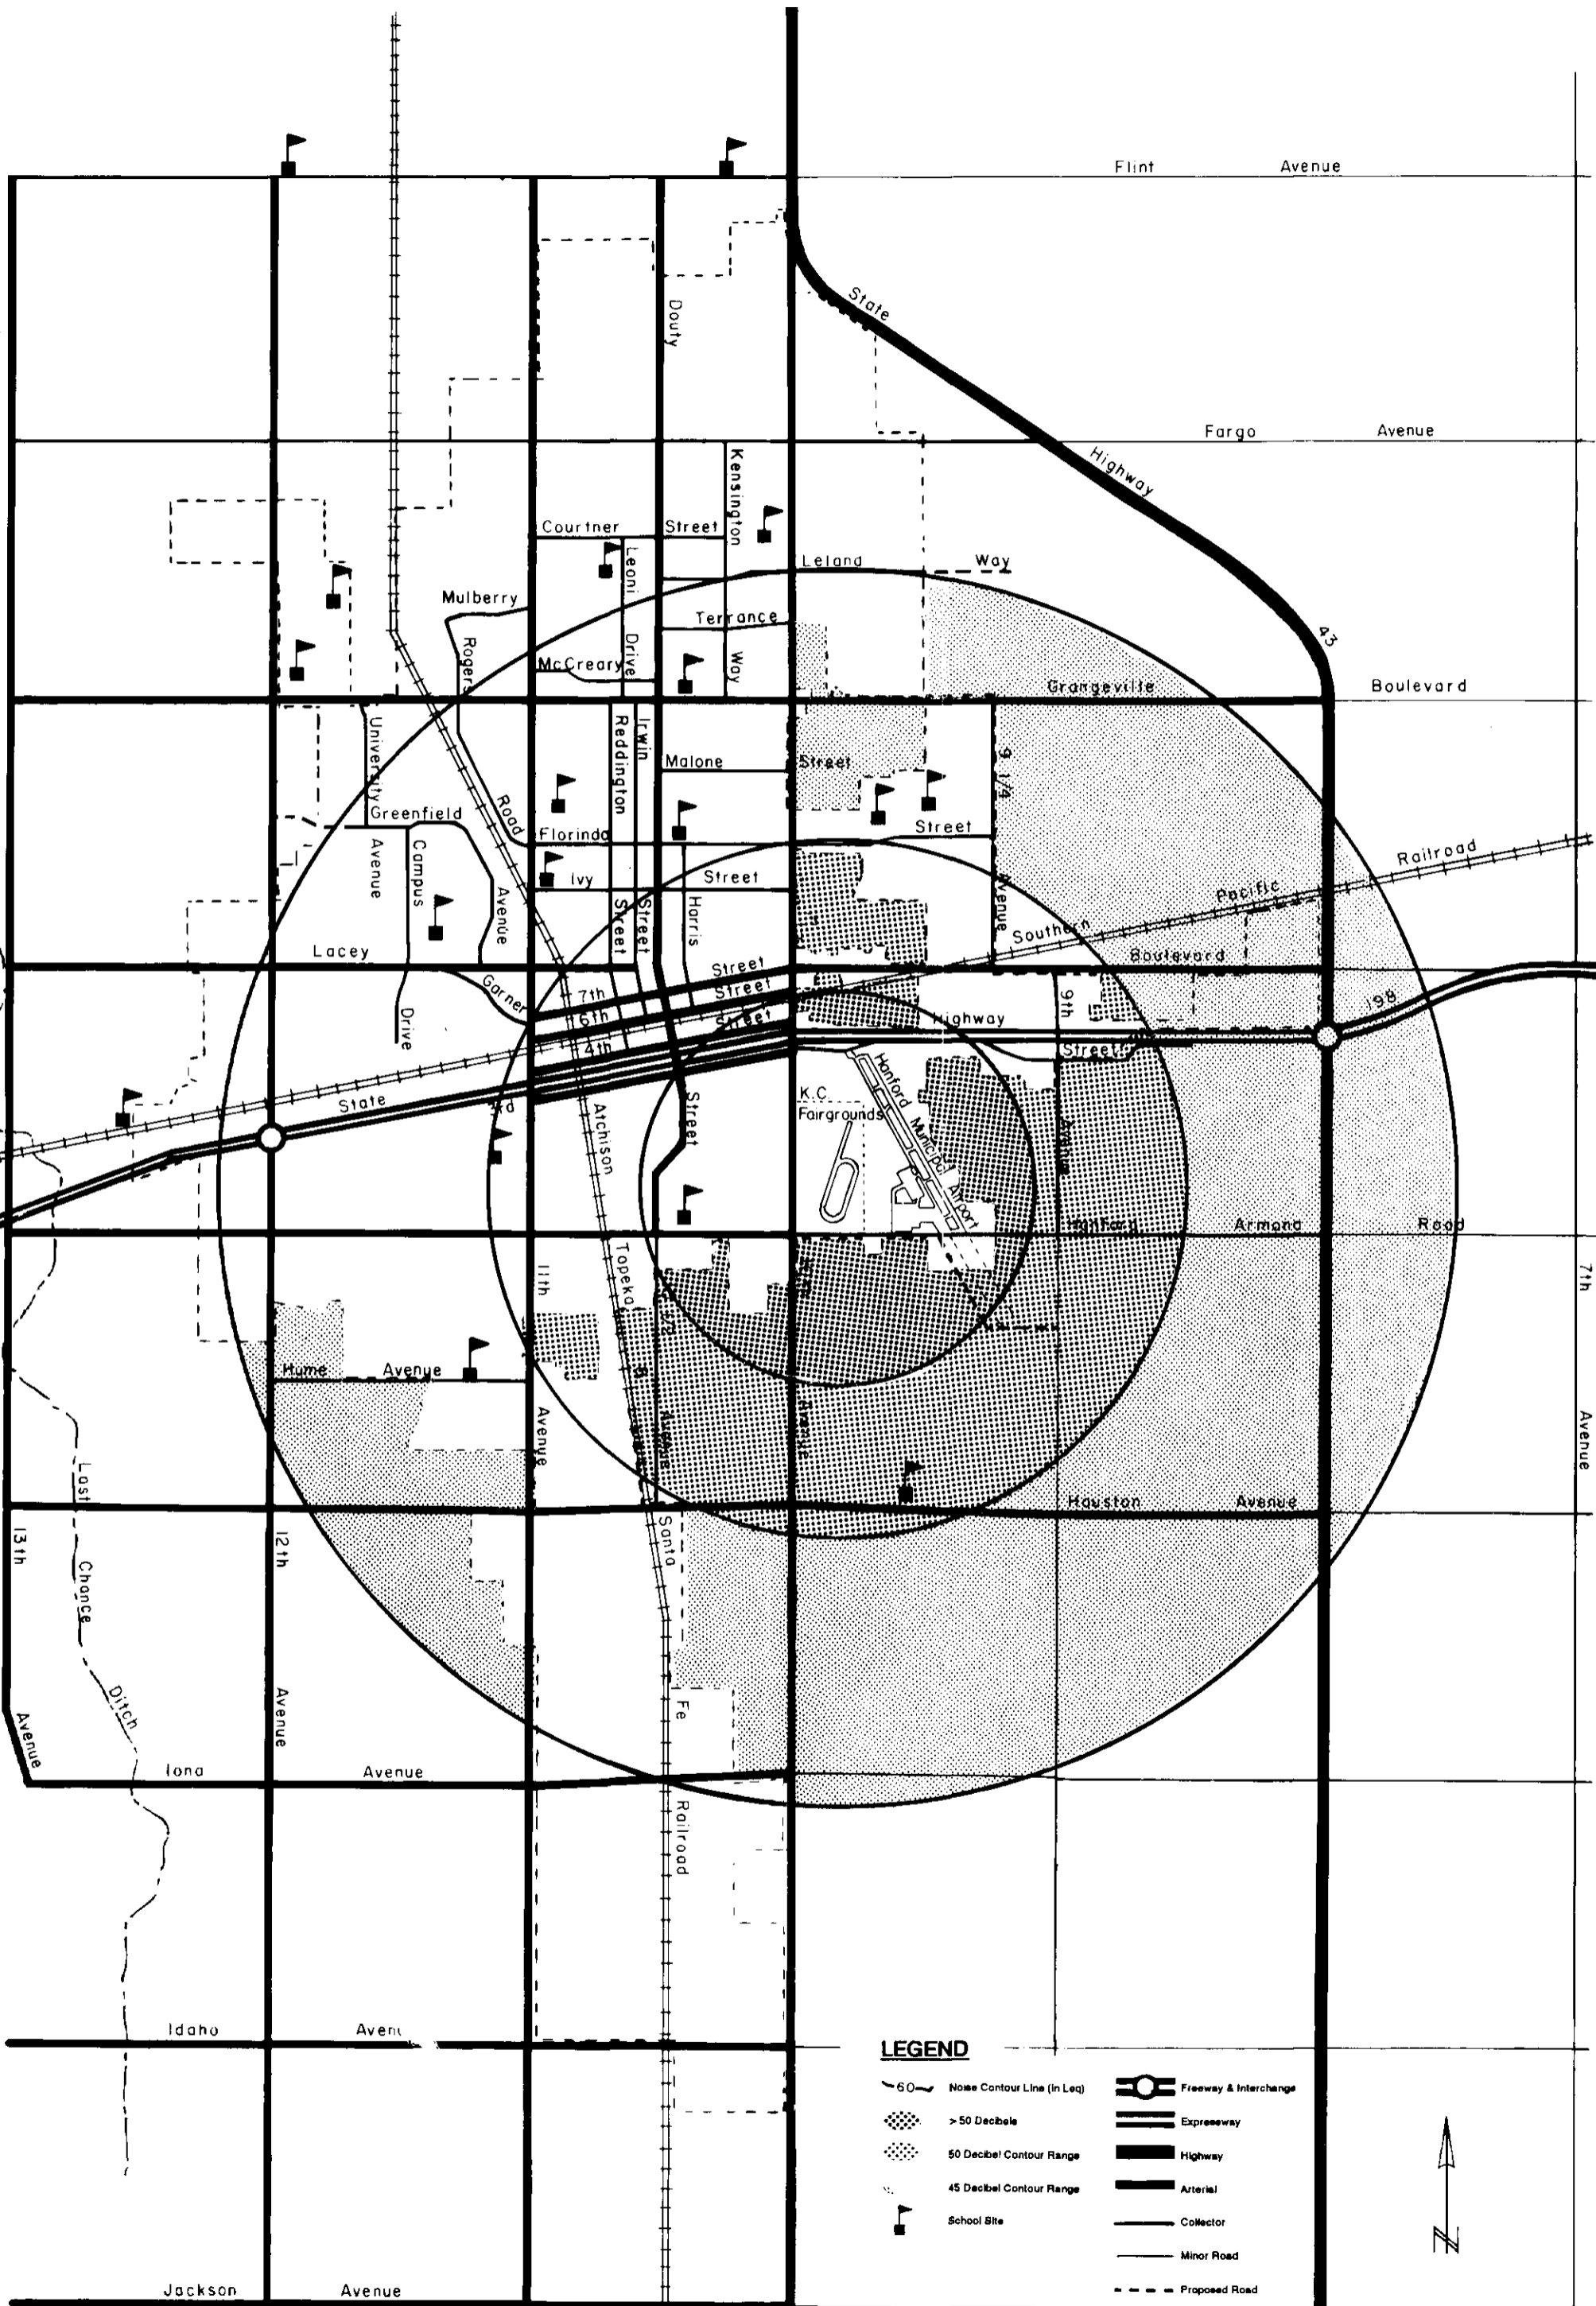

Figure 29
HANFORD RACEWAY NOISE CONTOURS

** Note: Raceway Noise is measured in terms of hourly Leq.