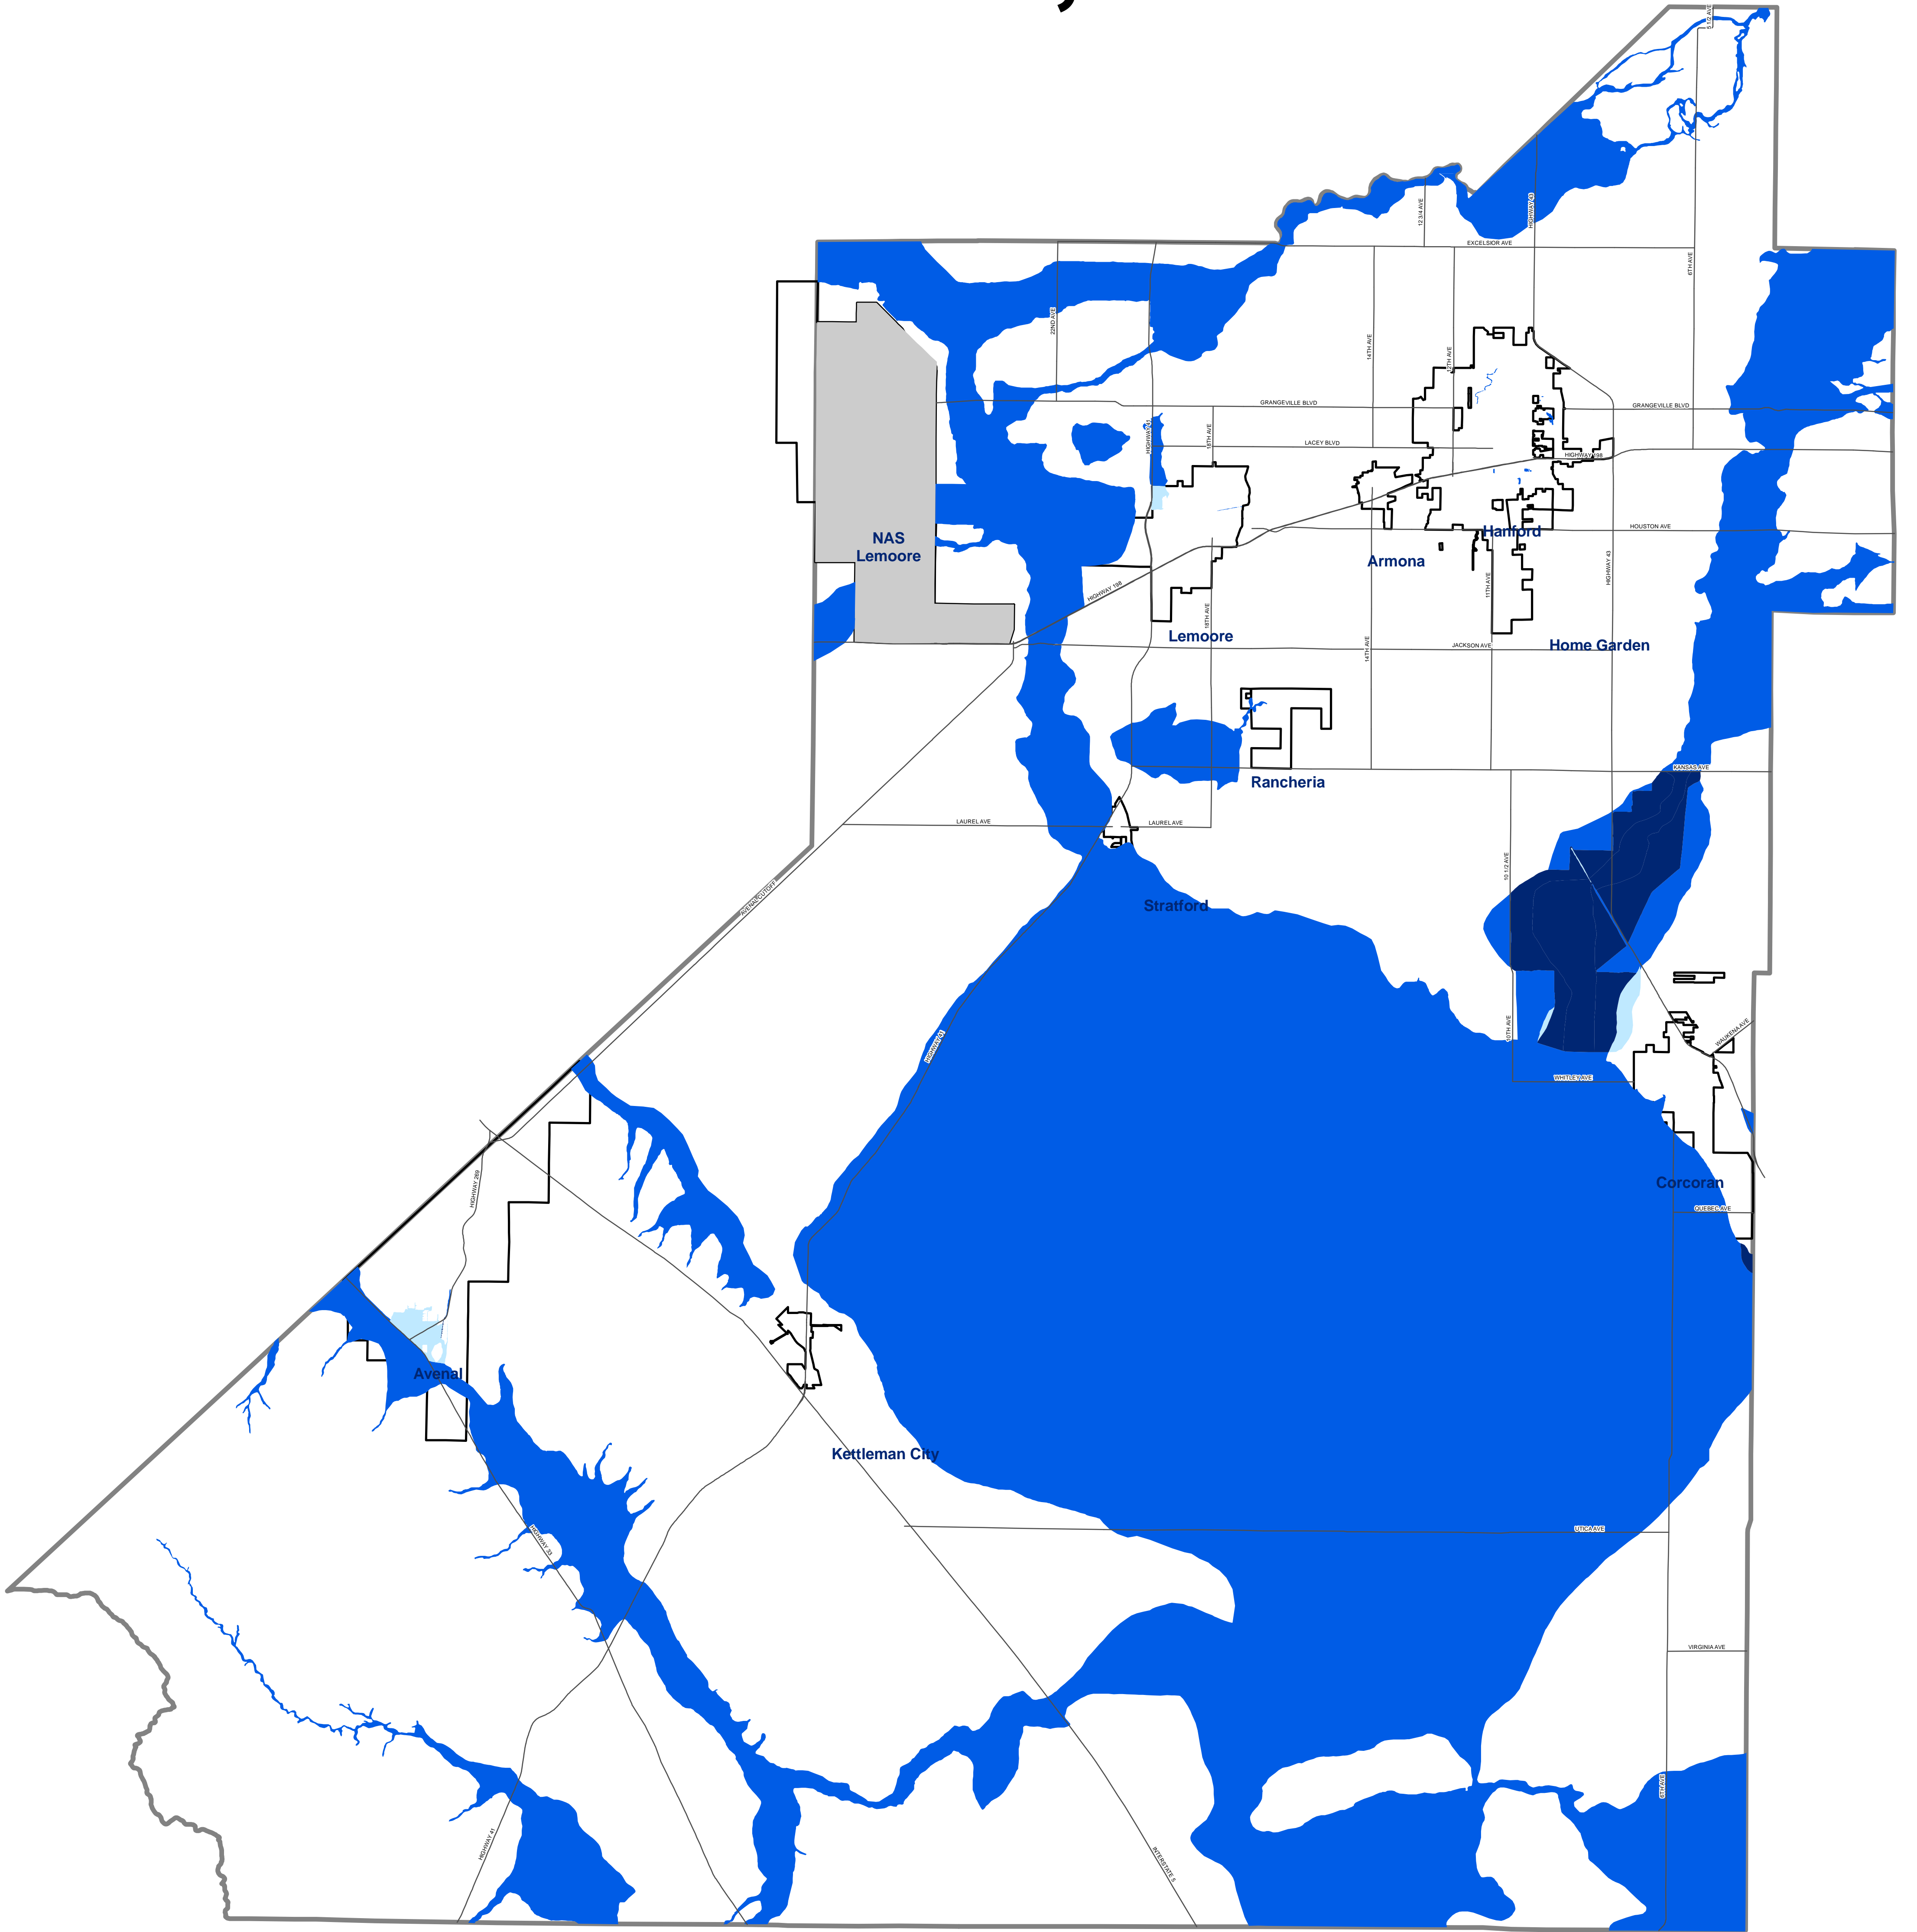

Kings County Fema Flood Zone June 16, 2009

Legend

Flood Zone

- 500 Year Flood
- A - 100 Year
- AE - 100 Year with Base Flood Elevations
- AH - 100 Year
- D - Undetermined