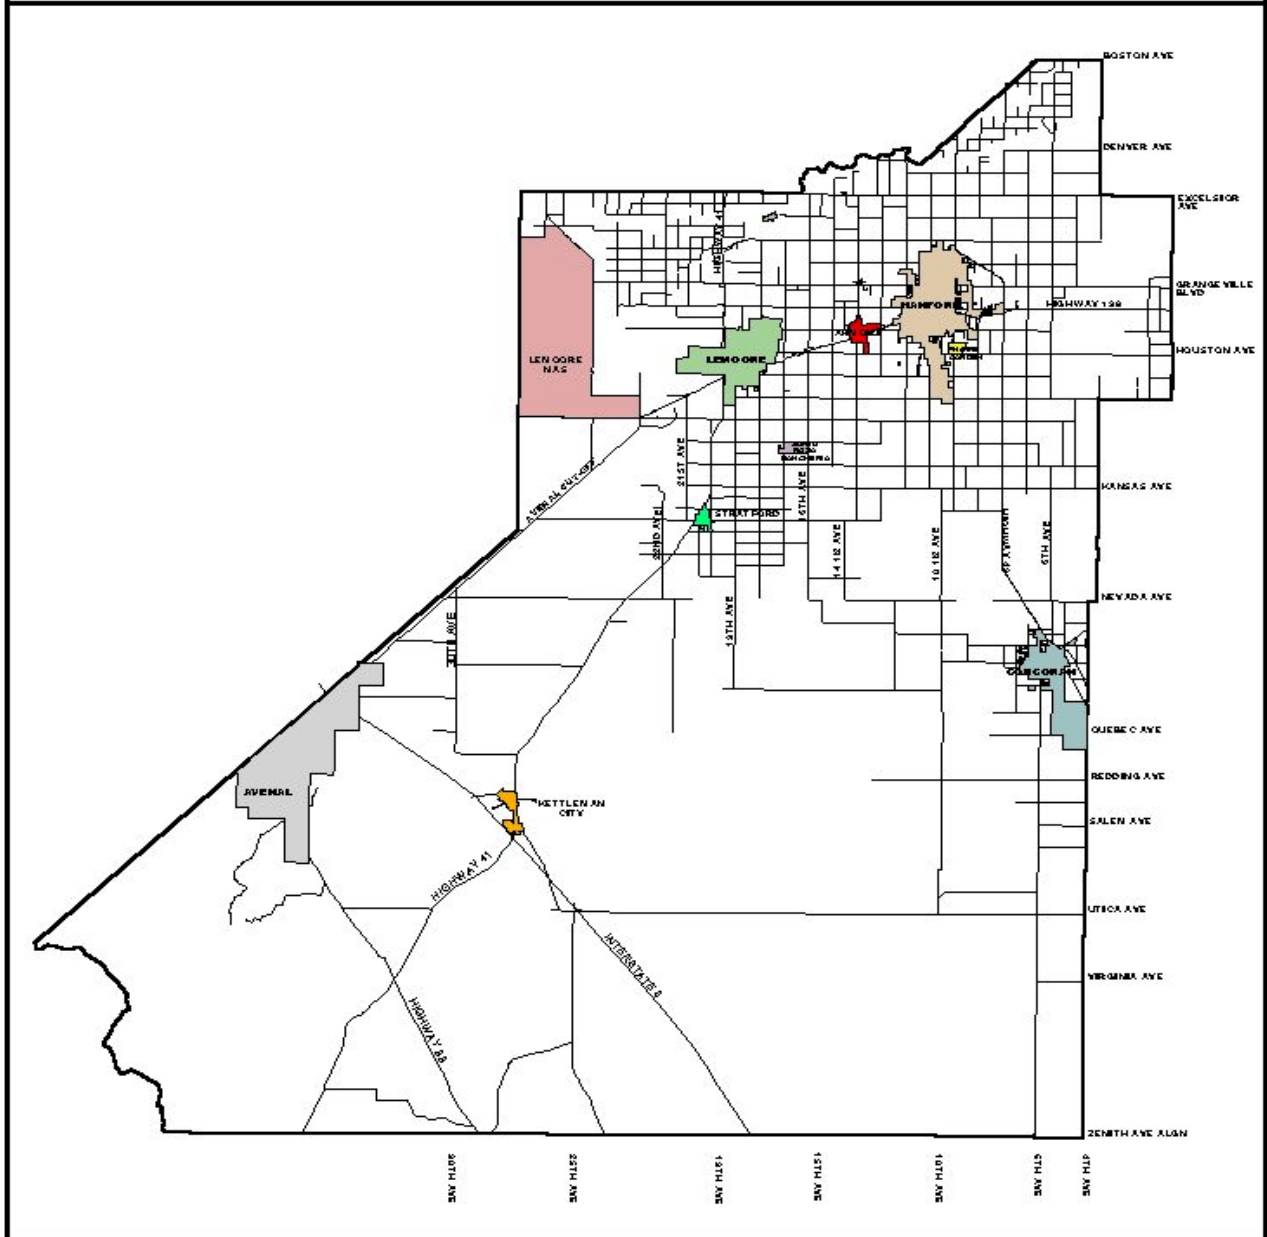

**FIGURE 8
Communities**

KINGS COUNTY PLANNING AGENCY
July 11, 2000
 1400 W. Lacey Blvd., Hanford, CA 93230 (559) 882-3211 ext. 2570

LEGEND

- | | |
|------------------------------|---------------------------|
| Cities: | Special Districts: |
| Avenal | Armona CSD |
| Corcoran | Home Garden CSD |
| Hanford | Kettleman City CSD |
| Lemoore | Stratford PUD |
| Base & Rancheria: | |
| Lemoore Naval Air Station | |
| Santa Rosa Rancheria | |

Draft